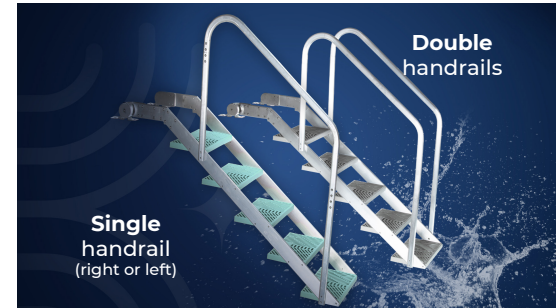

LakeEZE[®]
BY KROEGER MARINE

Ladder[®]

HAND-CRAFTED, AMERICAN MADE

Built for Life on the Water

Ladder[®] Patent #987,118

The next generation LakeEze[®] Ladder[®] brings modern **design**, **customization**, and **innovation** to the forefront of lakeside accessories.

Key Features:

- 1 Exclusive **patented** design provides easier, safer access to and from dock
- 2 With a 42 degree **gentle slope**, it has the same rise and run as the stairs in your home
- 3 Tall grab rail with tall side hoops for added stability
- 4 Reversible ladder handrail side with the option to have one or two handrails
- 5 Stable sitting surface in the water with 350 lb (5-Step), 300 lbs (6-Step) weight capacity- load cycle tested 28,000+ times with no failures
- 6 High-quality aluminum ladder and handrail design with stainless steel hardware and brass nuts, all rust-resistant
- 7 **EzePull Technology** allows the ladder to easily rotate into the stowed position with minimal effort requiring only 40 lbs of pull force for a 5-Step, 60 lbs of pull force for a 6-Step and is rated for 10,000+ cycles
- 8 Ladder mounting ties into frame or spans many boards to prevent damage to decking
- 9 Steps are made of high strength glass-filled nylon with a gentle, non-skid surface, perforated to reduce drag, making lifting easier, and come in a variety of UV resistant colors
- 10 Easy to follow installation instructions
- 11 Ideal for **all ages** and furry friends

Dimensions:

- **32"** wide from outside of dock handrails
- Ladder width of **27 1/2"**
- Tread depth of **11 3/4"** with **1 3/8"** of overlap
- Riser height of **9 1/2"**

OPTIONS:

5-Step Version:

- **86"** tall at the peak of its rotation
- Bottom step is **44 3/8"** below the deck height